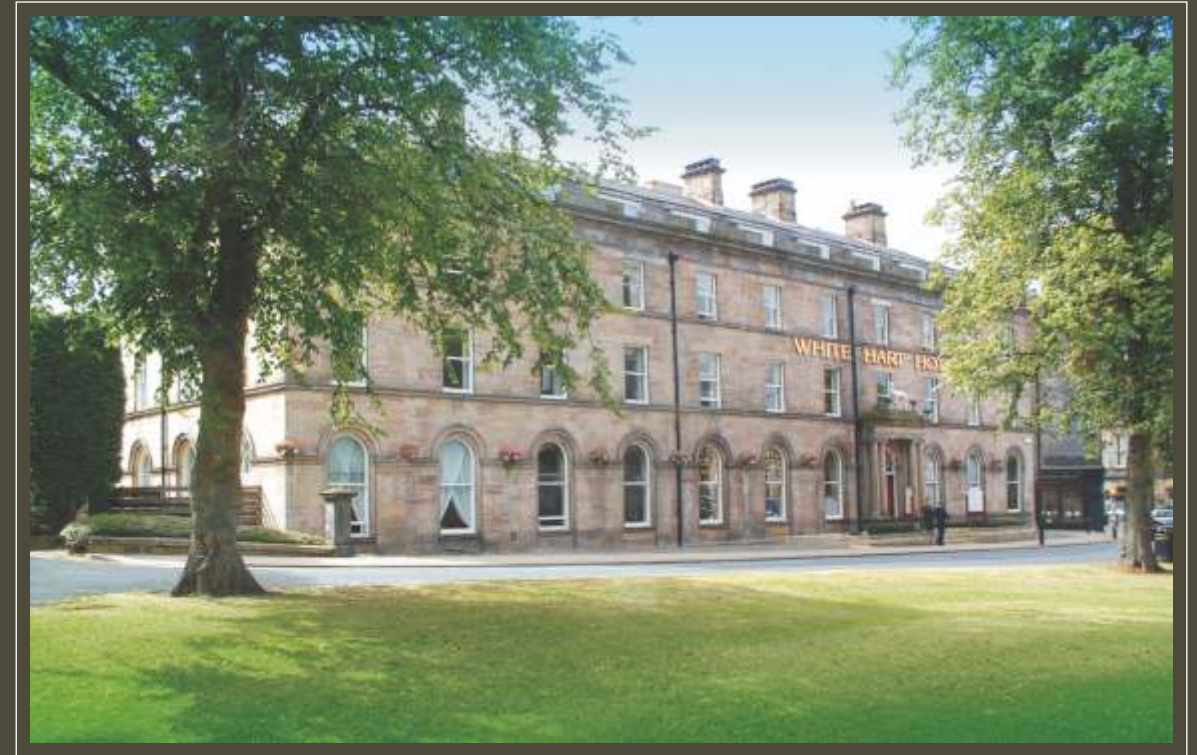

EVENTS AND CONFERENCES

A. FLATCAPMARKETING.COM DESIGN

Leeds - 16 miles / Leeds Bradford International Airport - 12 miles / A1(M) - 5 miles / York - 21 miles / Manchester - 58 miles

The
WHITE HART
HOTEL AND CONFERENCE CENTRE

The White Hart Hotel and Conference Centre, Cold Bath Road, Harrogate, HG2 0NF
T. 01423 505681 E. reception@whitehart.net

www.whitehart.net

The
WHITE HART
HOTEL AND CONFERENCE CENTRE

With 15 conference/meeting rooms The White Hart Hotel can accommodate up to 102 delegates. All of our conference/meeting rooms come with conference stationery, bottled water, your very own conference porter, wireless internet and parking for only £2.00 per vehicle.

Located in the heart of the antiques quarter of Harrogate town centre The White Hart Hotel with its 53 en-suite bedrooms is only a few minutes walk from Harrogate International Conference Centre.

GROUND FLOOR
CONFERENCE ROOM PLAN