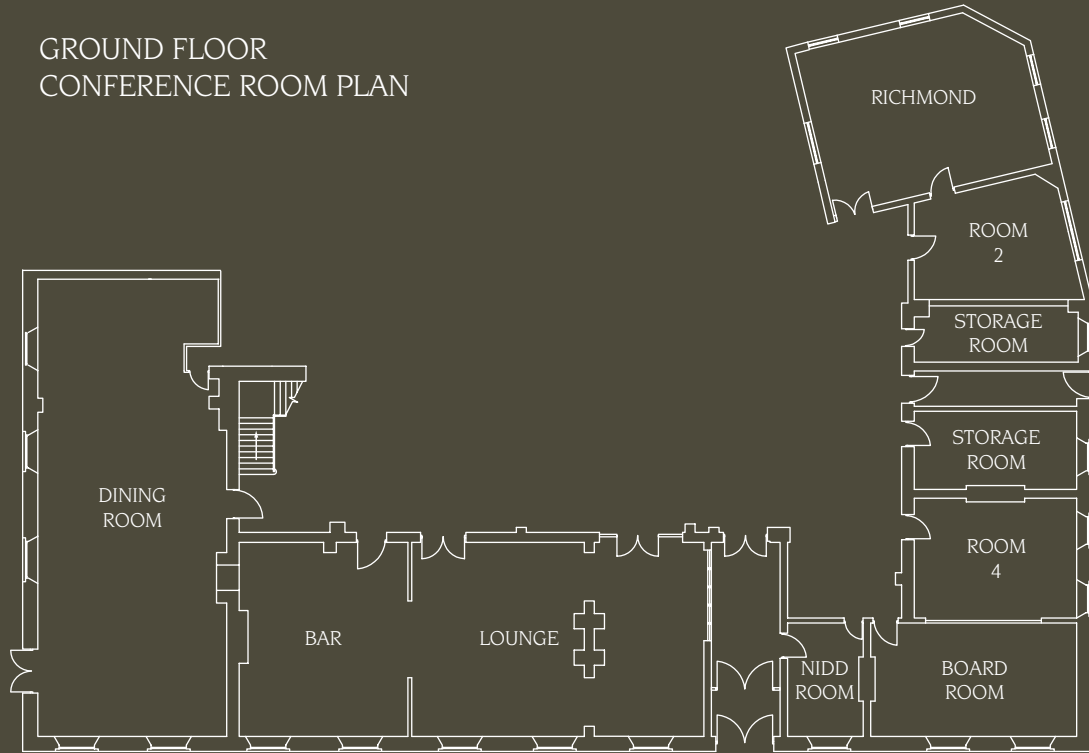

CONFERENCE ROOM CAPACITIES & MEASUREMENTS

Room	Boardroom	Theatre	U Shape	Classroom	Cabaret	Room Measurements
White Hart	25	80	35	40	50	12.0 x 7.3m
Bronte	24	50	30	24	25	8.9 x 7.1m
Jorvik	24	60	30	24	30	10.2 x 6.3m
Ripley	24	50	30	24	30	6.5 x 8.6m
Richmond	24	50	35	24	30	6.6 x 8.6m
Boardroom	20				20	7.4 x 4.6m
Nidd	6		8			4.6 x 3.5m
Room 2	6		8			5.6 x 4.1m
Room 4	8		8			4.7 x 6.2m
Room 8			6			3.1 x 4.2m
Room 9	6		8			2.5 x 5.7m
Room 10	10	20	14	12		5.7 x 4.5m
Room 11	10	25	14	12		6.7 x 5.8m
Room 12	10	25	14	12		5.7 x 6.7m
Room 14	10	25	14	12		7.4 x 4.6m

Located in the heart of the antiques quarter of Harrogate town centre The White Hart Hotel with its 53 en-suite bedrooms is only a few minutes walk from Harrogate International Conference Centre.

GROUND FLOOR
CONFERENCE ROOM PLAN

FIRST FLOOR
CONFERENCE ROOM PLAN