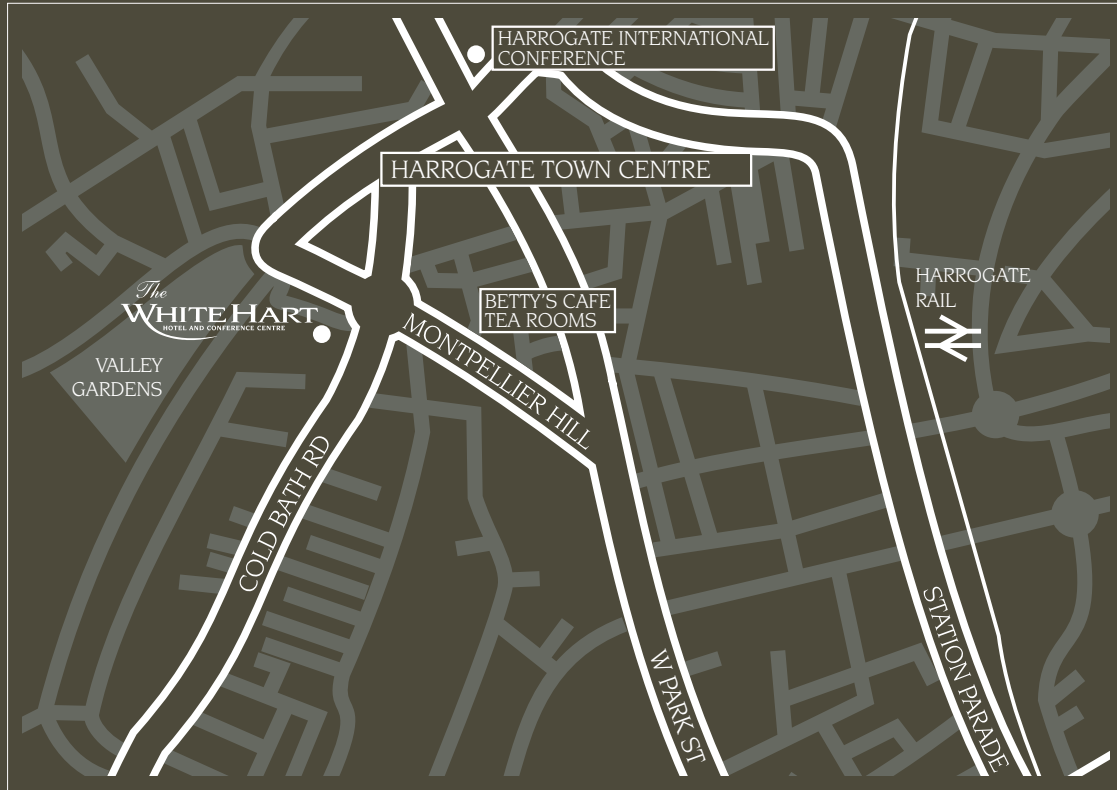

EVENTS AND CONFERENCES

A. FLATCAPMARKETING.COM DESIGN

Leeds - 16 miles / Leeds Bradford International Airport - 12 miles / A1(M) - 5 miles / York - 21 miles / Manchester - 58 miles

The
WHITE HART
HOTEL AND CONFERENCE CENTRE

The White Hart Hotel and Conference Centre, Cold Bath Road, Harrogate, HG2 0NF
T. 01423 505681 E. reception@whitehart.net

www.whitehart.net

The
WHITE HART
HOTEL AND CONFERENCE CENTRE

With 15 conference/meeting rooms The White Hart Hotel can accommodate up to 102 delegates. All of our conference/meeting rooms come with conference stationery, bottled water, your very own conference porter, wireless internet and parking for only £2.00 per vehicle.

Located in the heart of the antiques quarter of Harrogate town centre The White Hart Hotel with its 53 en-suite bedrooms is only a few minutes walk from Harrogate International Conference Centre.

GROUND FLOOR
CONFERENCE ROOM PLAN